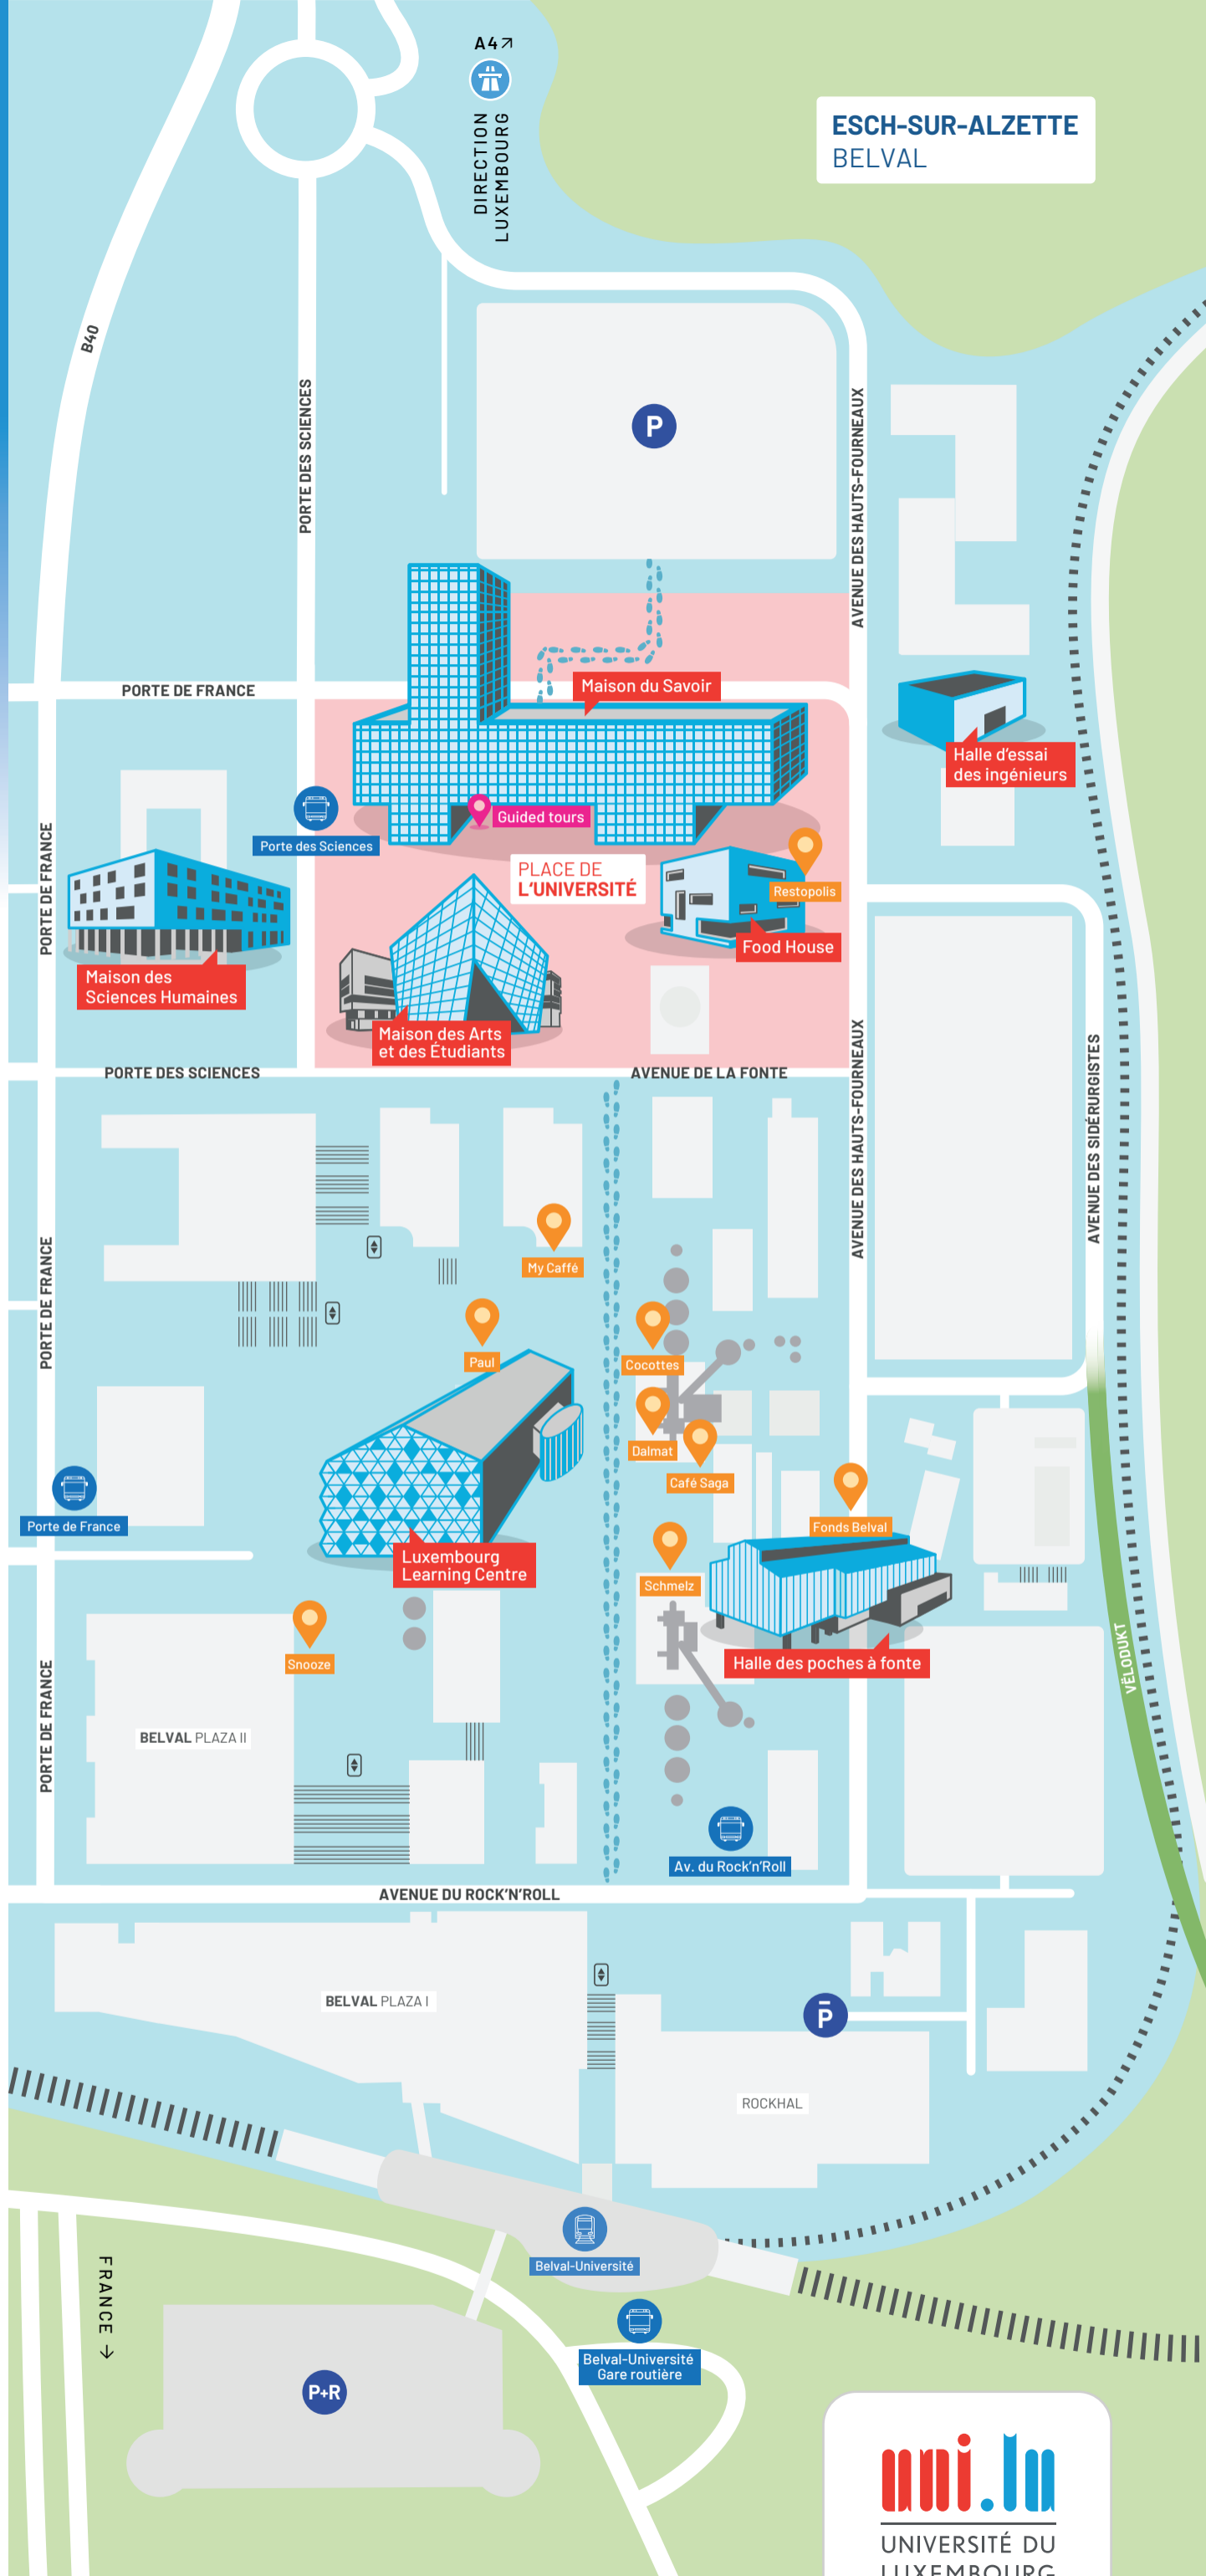

OPEN DAY 2025

Open Day

-  Open Day location
-  Guided tour registration
-  Walking route
-  Partner
Special offers when you show your Open Day ticket

Belval facilities and services

-  Bus stop
-  Train station
-  Car parking
-  Underground parking
-  Park and ride
-  Vélodukt
Esch bike bridge
-  Railway track
-  Stairs
-  Lift
-  Industrial heritage

Public transport

Public transport is free in Luxembourg.

Luxembourg

Esch-sur-Alzette

BELVAL CAMPUS

ESCH-SUR-ALZETTE
BELVAL