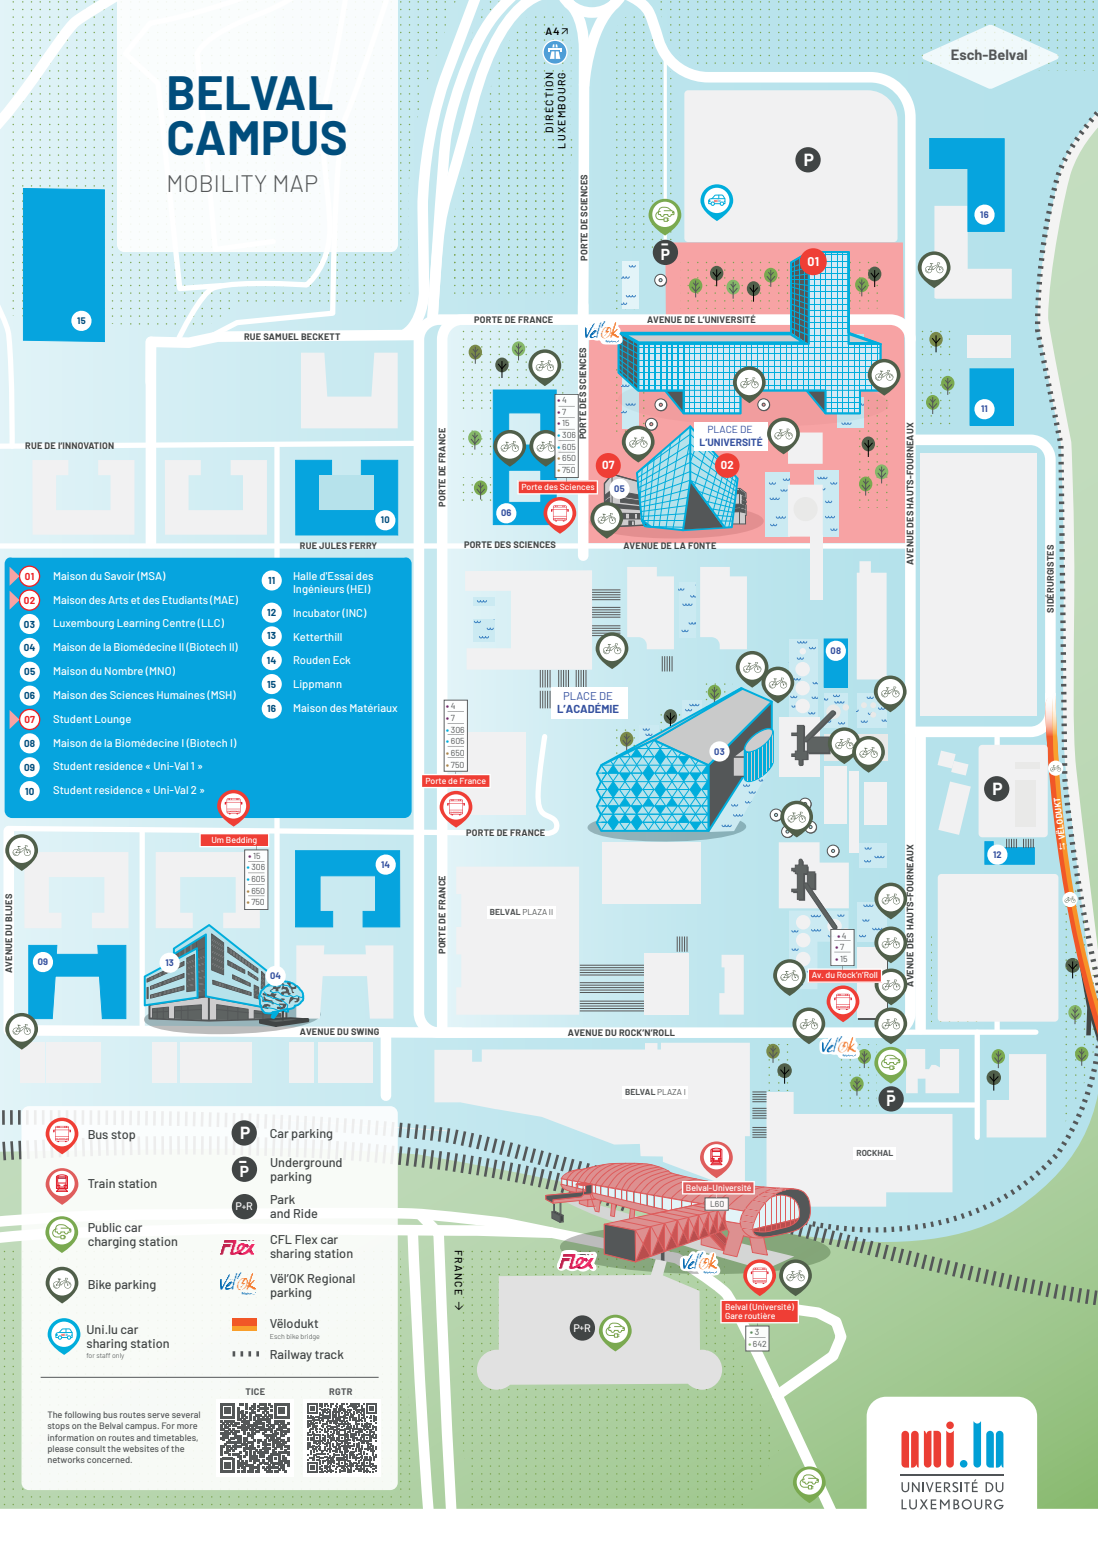

BELVAL CAMPUS

MOBILITY MAP

A47
DIRECTION
LUXEMBOURG

Esch-Belval

- 01 Maison du Savoir (MSA)
- 02 Maison des Arts et des Etudiants (MAE)
- 03 Luxembourg Learning Centre (LLC)
- 04 Maison de la Biomédecine II (Biotech II)
- 05 Maison du Nombre (MNO)
- 06 Maison des Sciences Humaines (MSH)
- 07 Student Lounge
- 08 Maison de la Biomédecine I (Biotech I)
- 09 Student residence « Uni-Vai 1 »
- 10 Student residence « Uni-Vai 2 »
- 11 Halle d'Essai des Ingénieurs (HEI)
- 12 Incubator (INC)
- 13 Ketterhill
- 14 Rouden Eck
- 15 Lippmann
- 16 Maisons des Matériaux

Um Bedding

- +15
- +308
- +605
- +850
- +750

09

13

04

14

- Bus stop
- Train station
- Public car charging station
- Bike parking
- Uni.lu car sharing station for staff only
- Car parking
- Underground parking
- Park and Ride
- CFL Flex car sharing station
- VéloK Regional parking
- Véloдук Esch-Belval bridge
- Railway track

TICE

RGTR