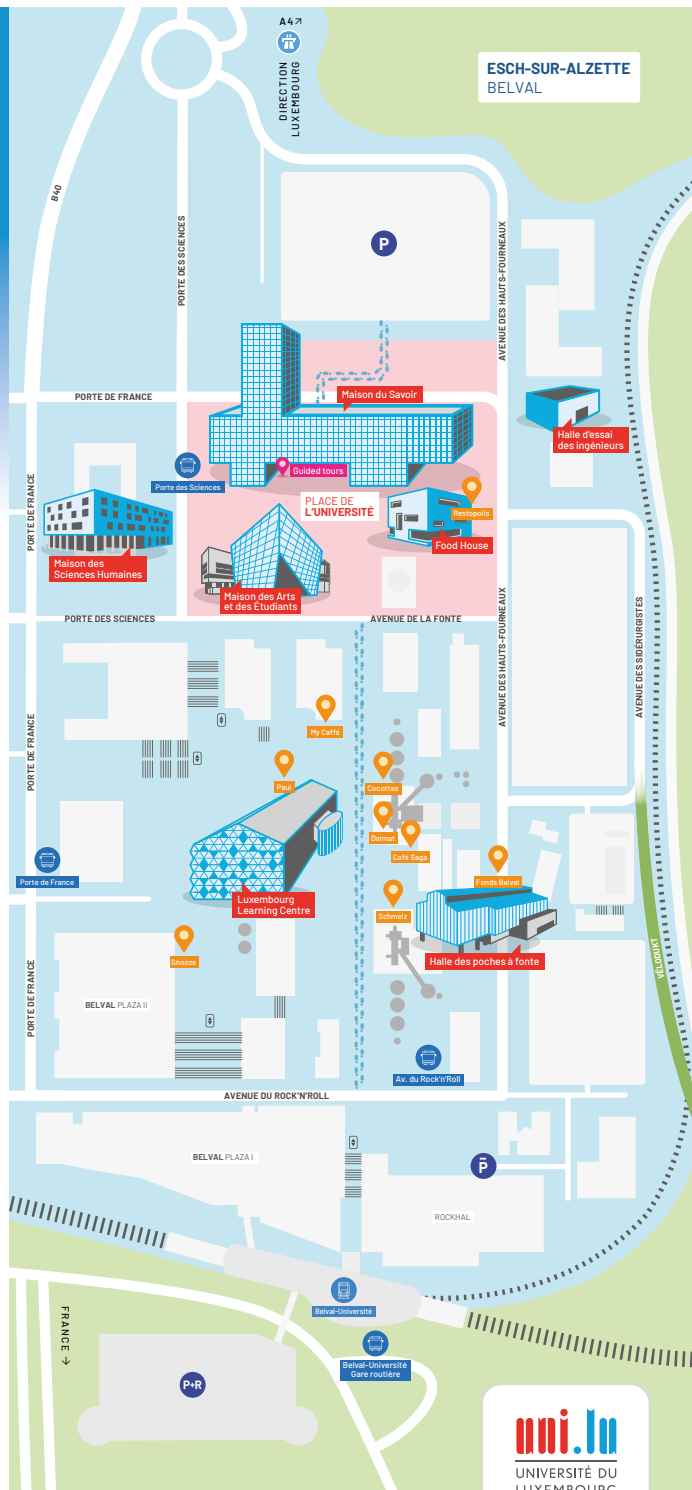

Law, Economics and Finance study programmes

📍 Maison du Savoir, 1st floor

Science, Technology and Medicine study programmes

📍 Maison du Savoir, 2nd floor

Fonds Belval - Registration point for Blast Furnace guided tours

📍 Register at Fonds Belval booth, Maison du Savoir, 2nd floor

Blast Furnace and City of Science

Workshops

Paediatrics - free access 9.00 to 13.00	📍 Maison du Savoir, Salle 2.170
Psychiatry - free access 9.00 to 13.00	📍 Maison du Savoir, Salle 2.050
Medicine - free access 9.00 to 13.00	📍 Maison du Savoir, Salle 2.070
Nursing - free access 9.00 to 13.00	📍 Maison du Savoir, Salle 2.130
Anaesthesia, Intensive Care & Surgery simulation workshop - 10.00 & 11.30	📍 Register at Maison du Savoir, 2 nd floor

Belval facilities and services

- Bus stop
- Véloдукт
Esch bike bridge
- Train station
- Railway track
- Car parking
- Stairs
- Underground parking
- Lift
- Park and ride
- Industrial heritage

Public transport

Public transport is free in Luxembourg.

Luxembourg

Esch-sur-Alzette

We'd love your **feedback!** Scan to share your thoughts on our Open Day:

ESCH-SUR-ALZETTE
BELVAL